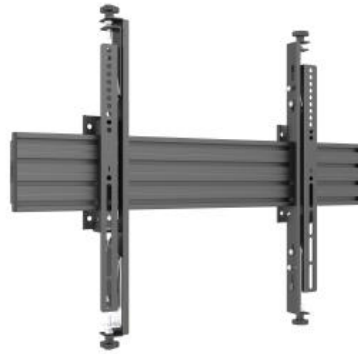

Ready when you are

M Wallmount Pro MBW1U Micro Adjustable Black

Article: 7 350 105 210 624

M Wallmount Pro MBW1U Micro Adjustable Black - Wall mount for LCD display, steel, 1 screen, single side, micro adjustable, VESA Max 600x400 - screen size: 32"-65" - black

Product category: PRO SERIES

Specification

M Wallmount Pro MBW1U Micro Adjustable Black

Article No:	7 350 105 210 624
For screen size:	32"-65"
Type:	Single Side MBW1U
Universal & VESA standard:	100x100, 200x200, 300x300, 400x400, 600x400
Material:	Steel, Aluminium, Plastic
Color:	Black
Surface Finish:	Powder coating
Weight:	6.4 kg
Measurements	690x160x95mm
Max Load:	30 kg per screen
Height adjustment:	10mm
Tilt:	0°
Swivel:	±4°
Rotate:	0°
Cable Management:	Yes
Options:	Article no: 4733: M Pro Series - Extender kit 600
Certifications:	CE
Warranty:	5 years