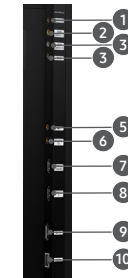

Connectivity

1. Service
2. HDR Data Out
3. HDR Data In
4. IR
5. Stereo Mini Jack
6. RS232C In
7. HDMI In 2 (eARC)
8. HDMI In 1
9. DP In
10. LAN

IAB Series